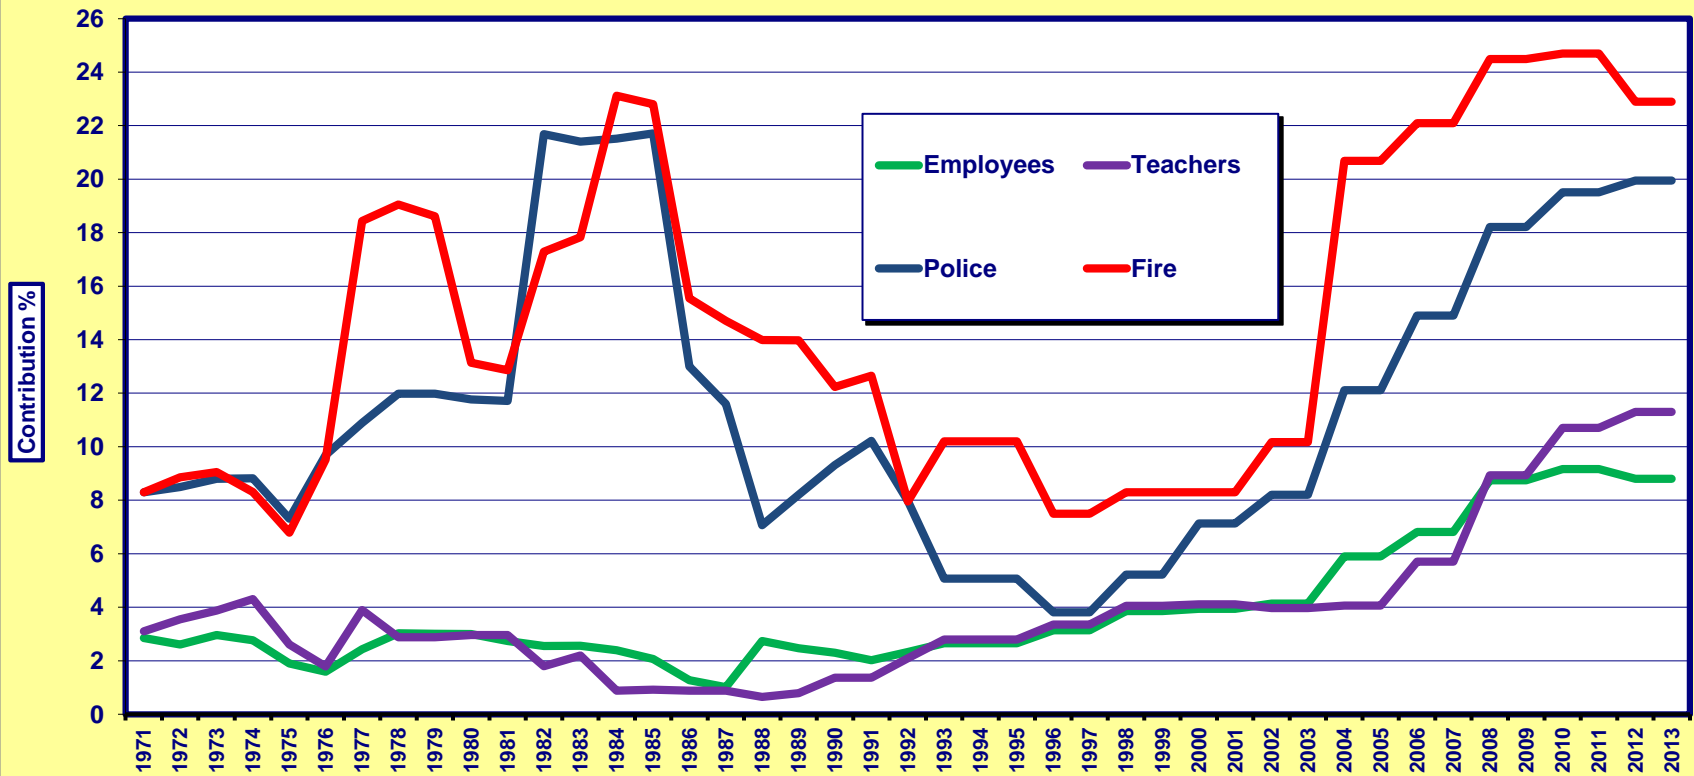

NHRS Employer Rates: 1971-2013

Source Notes

- ✓ Data source for 1971-1987: Final Report of The Joint Committee to Study the New Hampshire Retirement System Benefits (House Bill 51, Chapter 1, Laws of 1991)
- ✓ Data source for 1988-2011: http://www.nhrs.org/documents/NHRS_Historical_Contribution_Rates_Since_1970.pdf
- ✓ Data source for 2012- 2013: http://nhrs.org/documents/2012_2013_RECERTIFIED_contribution_rates_municipal.pdf